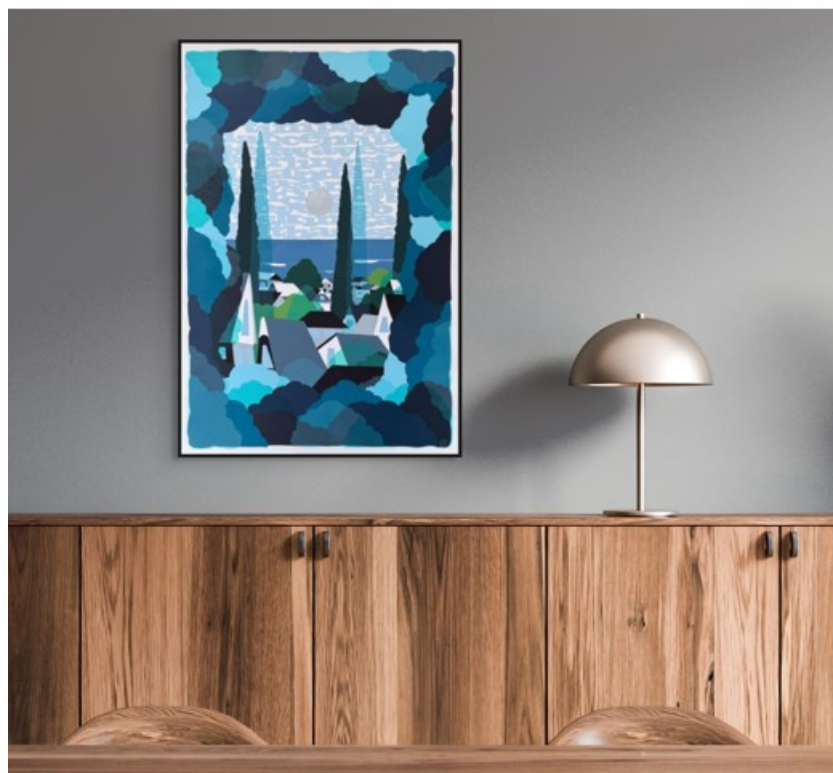

Jude Morales

Sky Poem (3), 2025

Acrylic on Birch Panel

36 x 24 x 1.5 in

Framed 36.75 x 24.75 x 2 in

\$2,260.00

Jude Morales

Sky Poem (1), 2025

Acrylic on Birch Panel

36 x 24 x 1.5 in

Framed 36.75 x 24.75 x 2 in

\$2,260.00

Stefani

Stefani Art Gallery
305 Court ST NE
Salem, Oregon 97301
+1 971-458-3432
stefaniartgallery.com

Jude Morales

Cloudy Cove, 2024
Acrylic on Birch Panel
36 x 36 x 1.5 in
Framed 37 x 37 x 2 in
\$3,340.00

Unframed is \$3240.

Jude Morales

Big Cove, Fish Kite, 2024

Acrylic on Birch Panel

40 x 40 x 1.5 in

Framed 41 x 41 x 2 in

\$4,100.00

Stefani