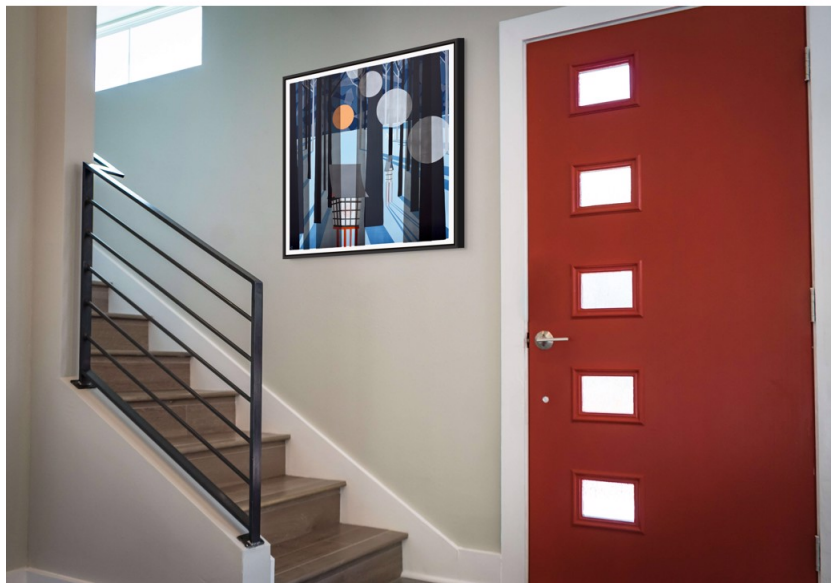

Stefani

Stefani Art Gallery
305 Court ST NE
Salem, Oregon 97301
+1 971-458-3432
stefaniartgallery.com